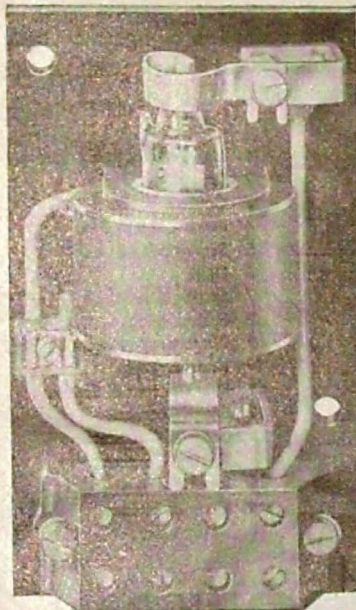

THEIR CONVENIENCE
REMARKABLY LONG LIFE
SMALL ENERGY
REQUIRED

AND ABOVE ALL
SAFETY UNDER ALL
ATMOSPHERIC CONDITIONS

ARE TO-DAY FULLY
PROVED AND
APPRECIATED

OUR SPECIALISED
EXPERIENCE IS AT
YOUR SERVICE

BRITISH MADE (Except Hg)
PROMPT DELIVERY

PLACE YOUR ENQUIRIES BEFORE

I.A.C. LTD.

88 CHASE ROAD,
NORTH ACTON, N.W. 10.

A.I.D. Approved
On Essential Works List.