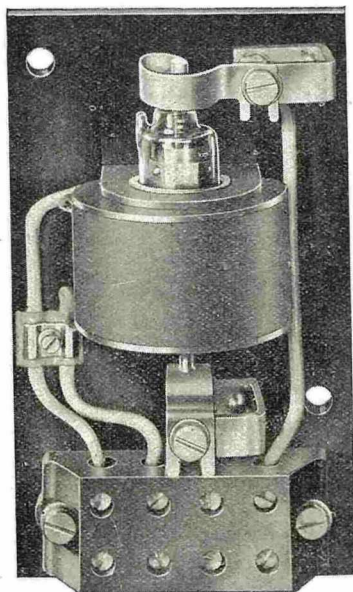

TEMPERATURE CONTROL

THE IDEAL RELAY FOR TEMPERATURE CONTROL. WHEN USED WITH A SERIES RESISTANCE (SUPPLIED WITH THE RELAY), THE MERCURY SWITCH IS NON-TILTING.

I.A.C. LTD.

CHASE ROAD
NORTH ACTON
LONDON, N.W. 10

MERCURY SWITCHES

NOW THERE IS NO LONGER ANY DOUBT REGARDING THE RELIABILITY OF MERCURY CONTACTORS

CONTROL RELAYS

THEIR CONVENIENCE
REMARKABLY LONG LIFE
SMALL ENERGY
REQUIRED

AND ABOVE ALL
SAFETY UNDER ALL
ATMOSPHERIC CONDITIONS